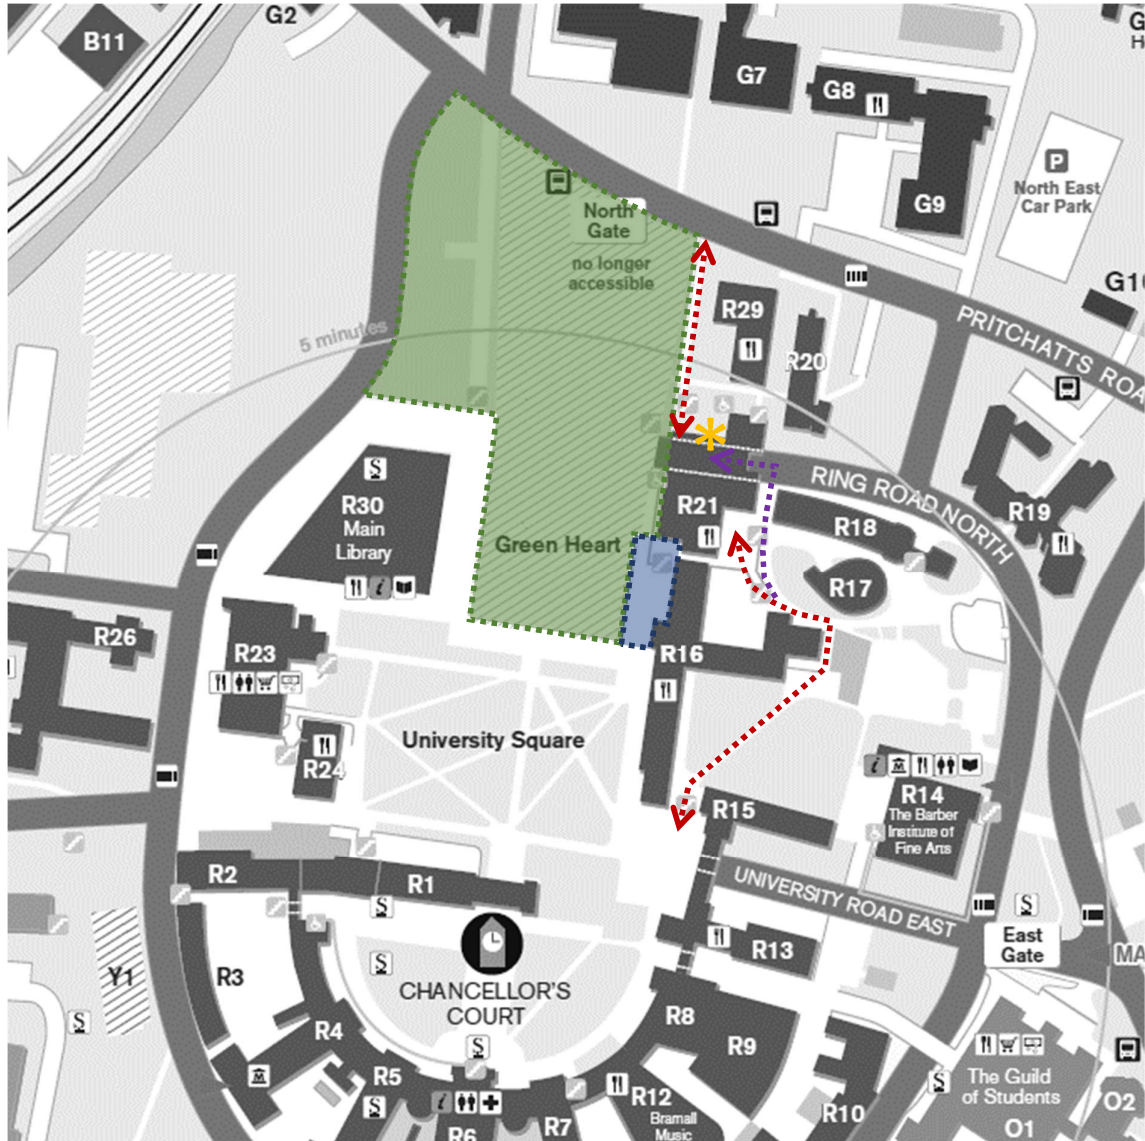

### Alternative Routes around Muirhead Tower

13 July 2018 – 21 September 2018

#### Key

-  Green Heart site
-  Area of closure
-  Alternative route
-  Alternative step-free route
-  Lift